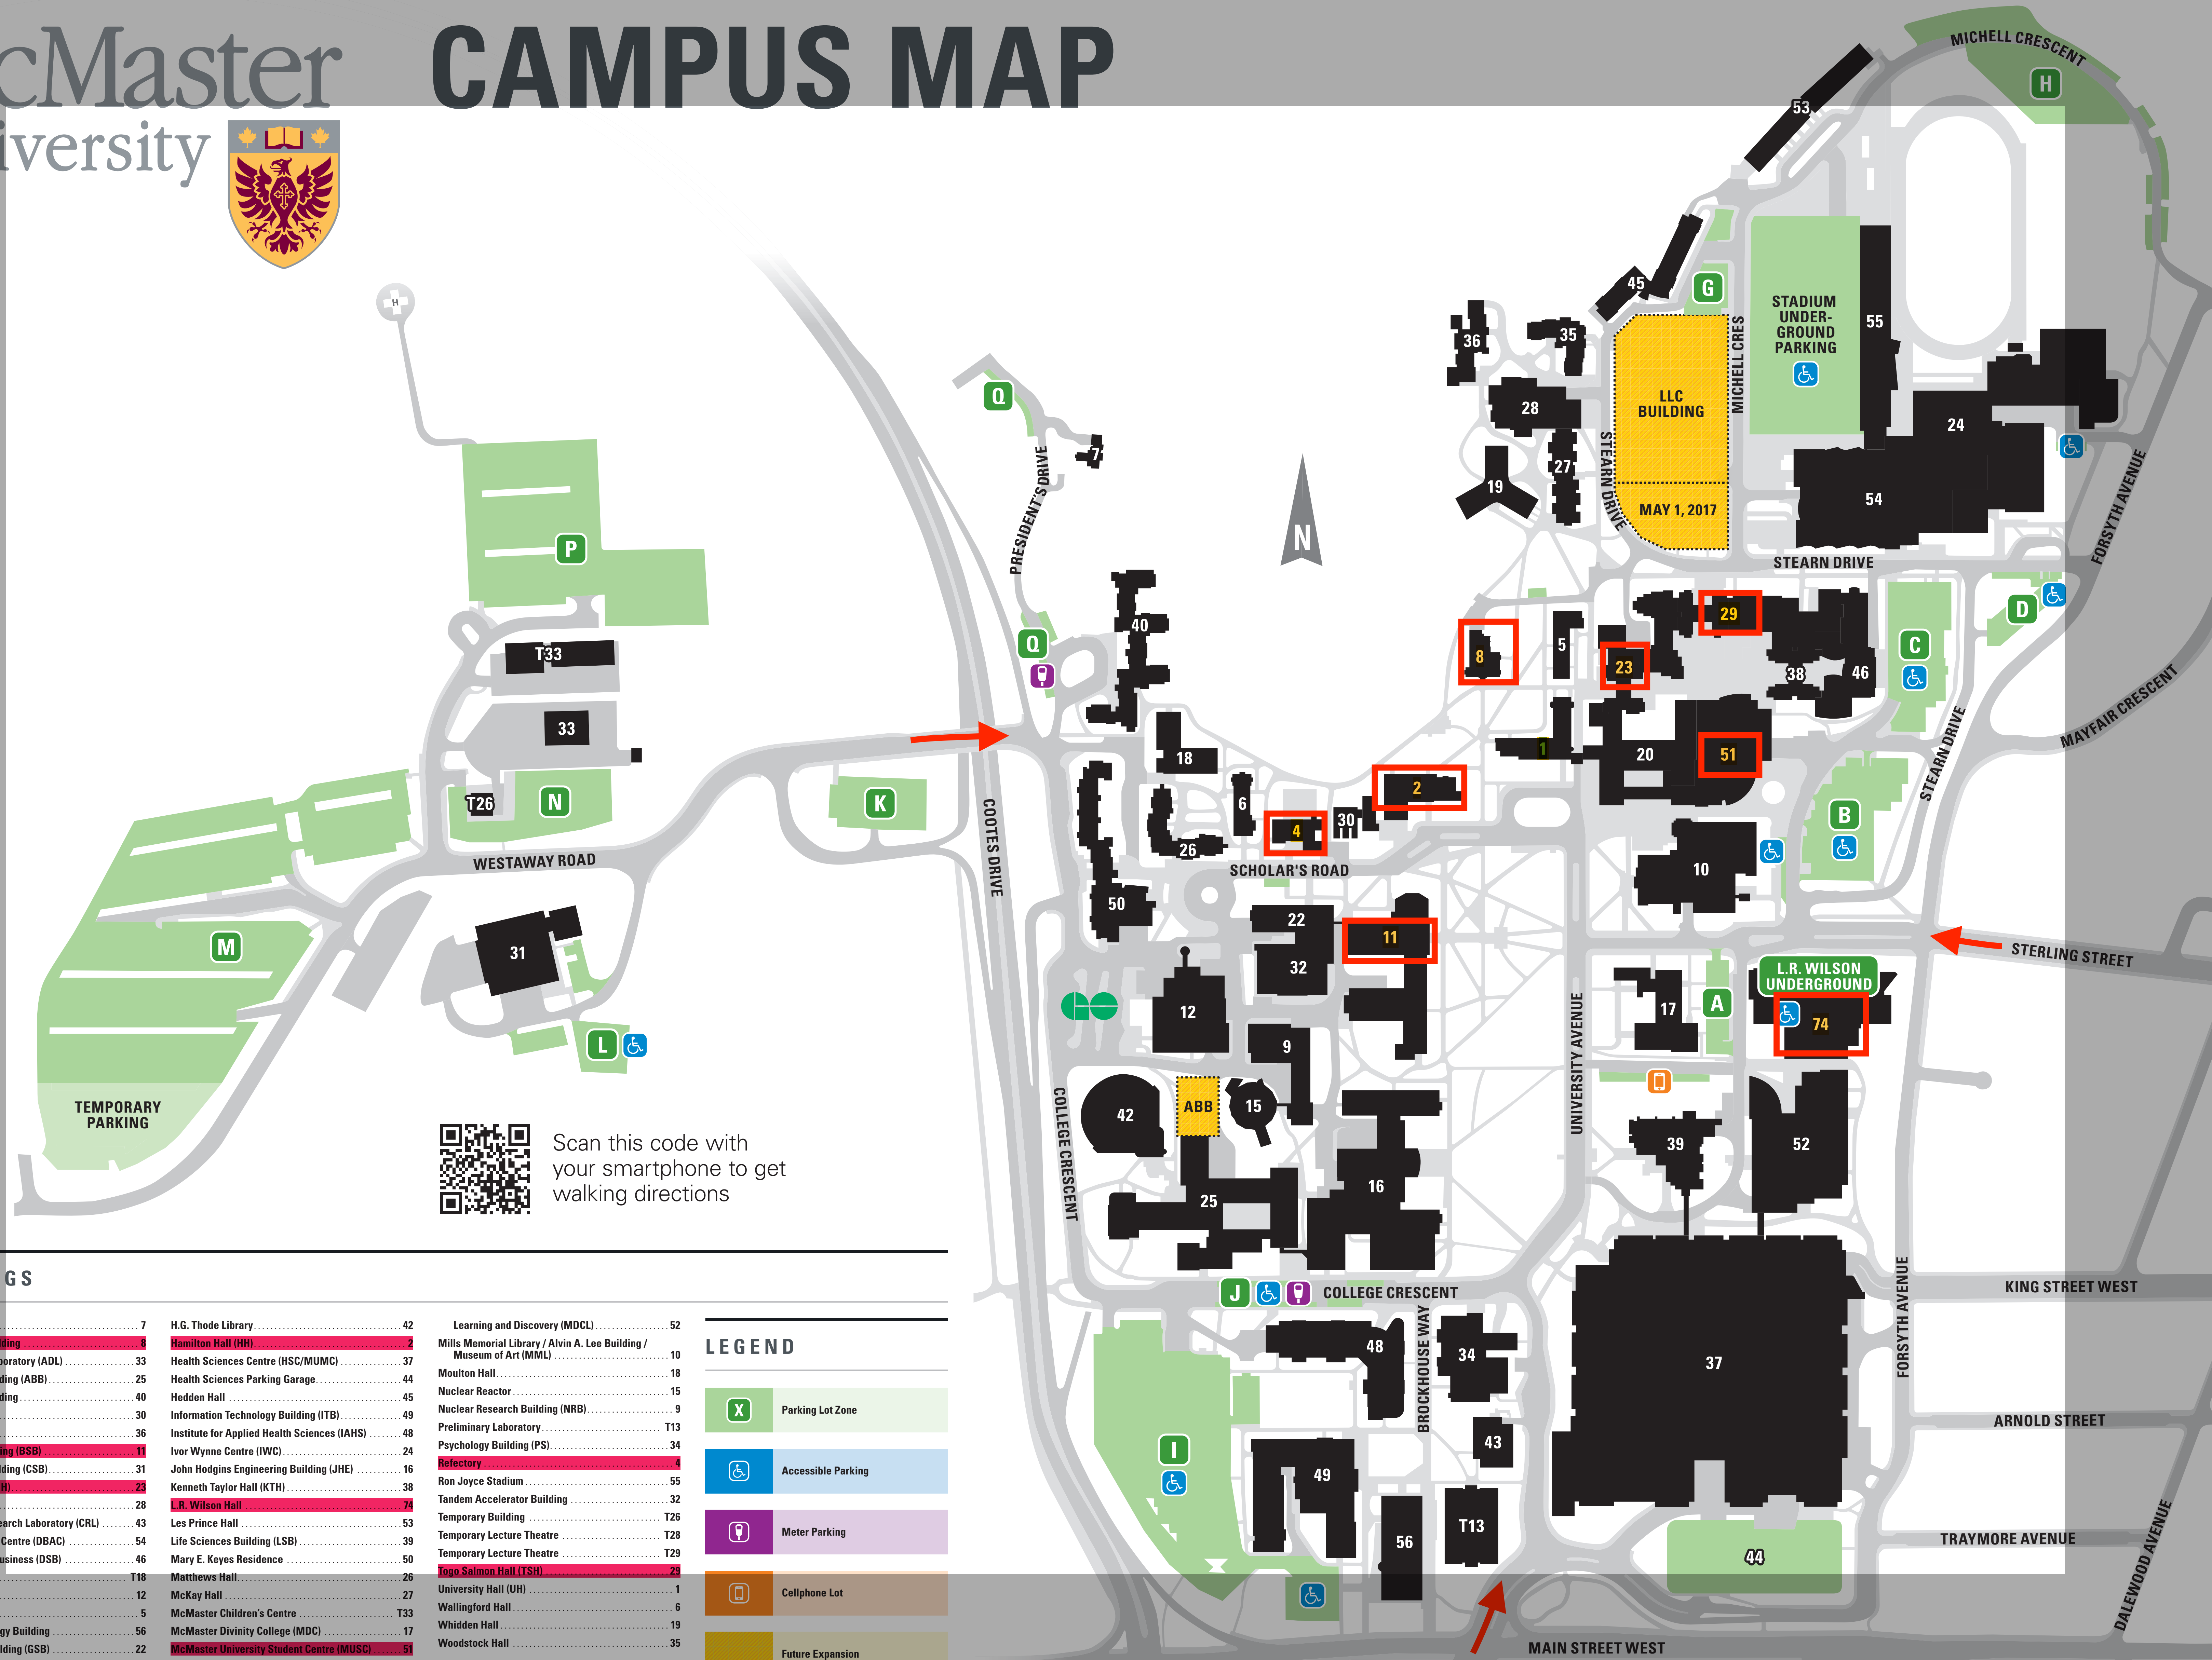

CAMPUS MAP

Scan this code with your smartphone to get walking directions

BUILDINGS

Alumni House	7	H.G. Thode Library	42	Learning and Discovery (MDCL)	52
Alumni Memorial Building	8	Hamilton Hall (HH)	2	Mills Memorial Library / Alvin A. Lee Building / Museum of Art (MML)	10
Applied Dynamics Laboratory (ADL)	33	Health Sciences Centre (HSC/MUMC)	37	Moulton Hall	18
Arthur N. Bourns Building (ABB)	25	Health Sciences Parking Garage	44	Nuclear Reactor	9
Bates Residence Building	40	Hedden Hall	45	Nuclear Research Building (NRB)	15
Biology Greenhouse	30	Information Technology Building (ITB)	49	Preliminary Laboratory	T13
Brandon Hall	36	Institute for Applied Health Sciences (IAHS)	48	Psychology Building (PS)	34
Burke Sciences Building (BSB)	11	Ivor Wynne Centre (IWC)	24	Refectory	4
Campus Services Building (CSB)	31	John Hodgins Engineering Building (JHE)	16	Ron Joyce Stadium	55
Chester New Hall (CNH)	23	Kenneth Taylor Hall (KTH)	38	Tandem Accelerator Building	32
Commons Building	28	L.R. Wilson Hall	74	Temporary Building	T26
Communications Research Laboratory (CRL)	43	Les Prince Hall	53	Temporary Lecture Theatre	T28
David Braley Athletic Centre (DBAC)	54	Life Sciences Building (LSB)	39	Temporary Lecture Theatre	T29
DeGroot School of Business (DSB)	46	Mary E. Keyes Residence	50	Togo Salmon Hall (TSH)	29
Dramatic Arts	T18	Matthews Hall	26	University Hall (UH)	1
E.T. Clarke Centre	12	McKay Hall	27	Wallingford Hall	6
Edwards Hall	5	McMaster Children's Centre	T33	Whidden Hall	19
Engineering Technology Building	56	McMaster Divinity College (MDC)	17	Woodstock Hall	35
General Sciences Building (GSB)	22	McMaster University Student Centre (MUSC)	51		
Gilmour Hall (GH)	20	Michael DeGroot Centre for			

LEGEND

	Parking Lot Zone
	Accessible Parking
	Meter Parking
	Cellphone Lot
	Future Expansion